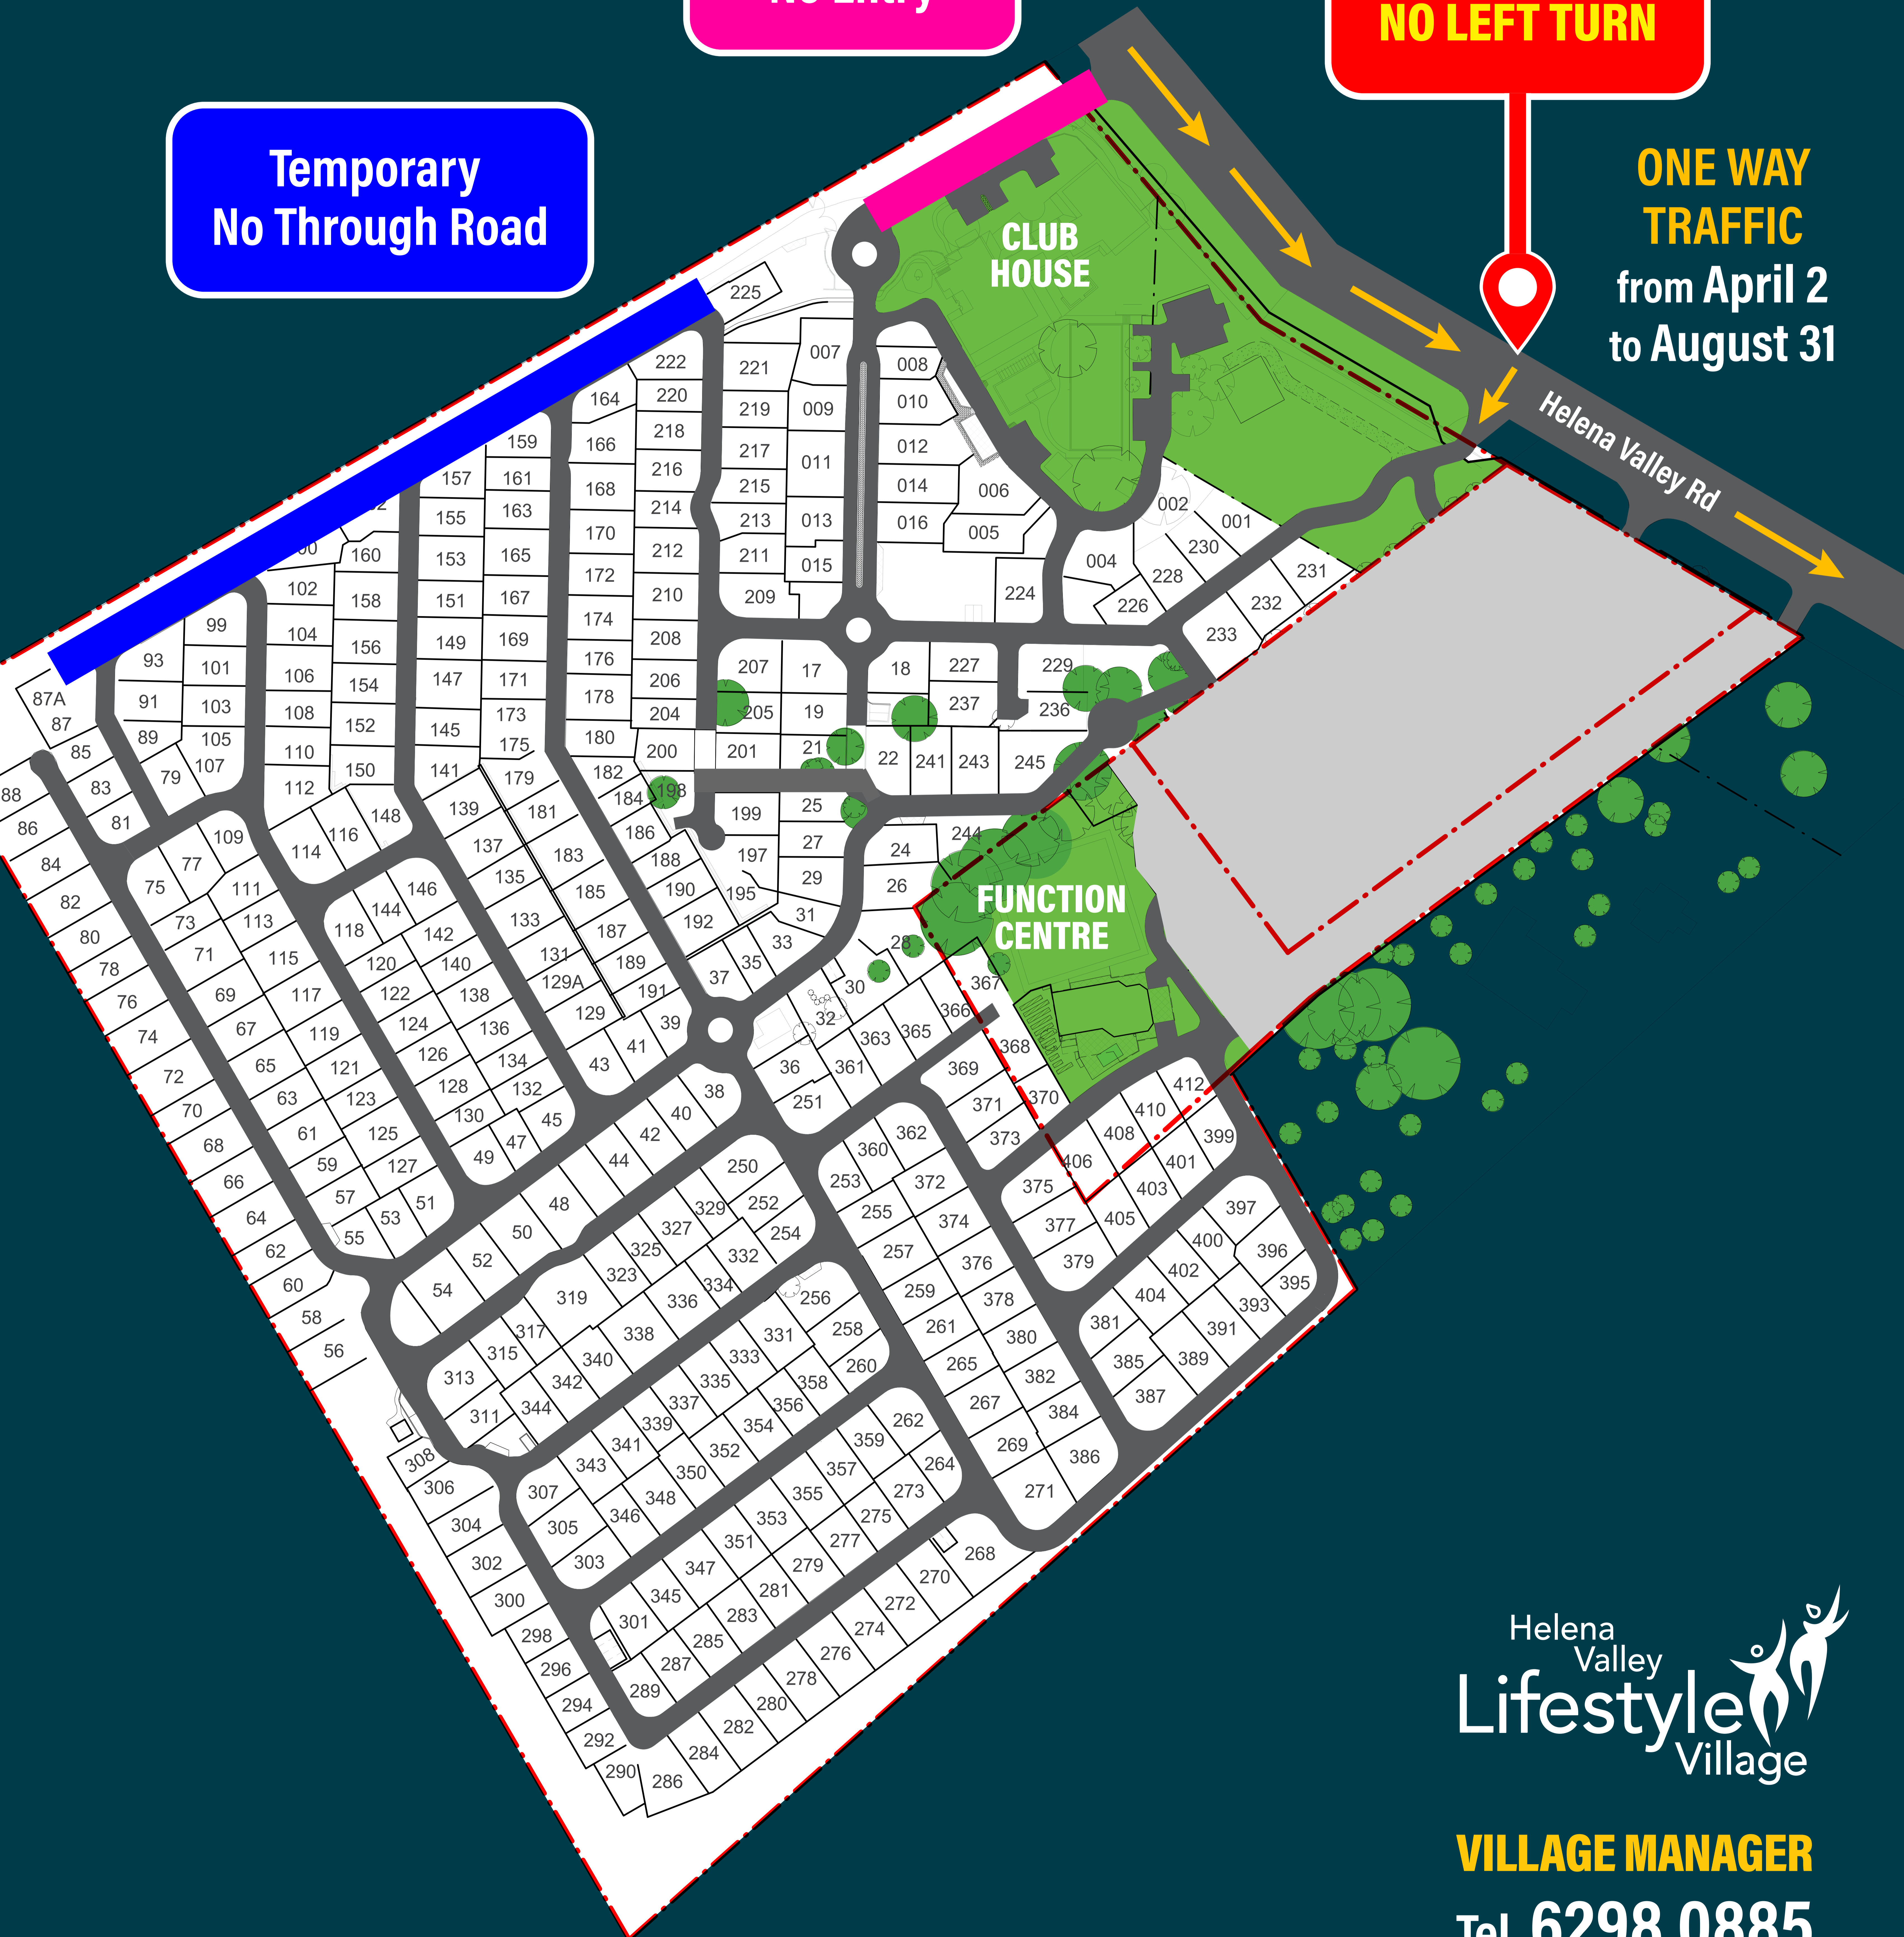

Temporary
No Entry

Temporary
No Through Road

Temporary
Entry / Exit
for the Village
NO LEFT TURN

**ONE WAY
TRAFFIC**
from April 2
to August 31

Helena
Valley
**Lifestyle
Village**

VILLAGE MANAGER
Tel. 6298 0885